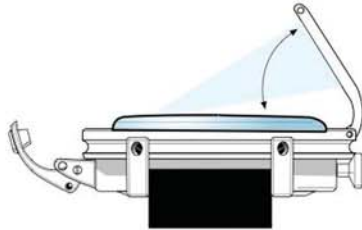

the creation of the same
emotion

up and east... **vostok**
the flight direction of Gagarin was counter
clockwise

© ROLAND ITEN CREATEUR

© ROLAND ITEN CREATEUR