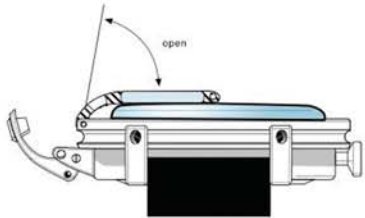

the creation of the same
emotion

up and east... **vostok**
the flight direction of Gagarin was counter
clockwise

© ROLAND ITEN CREATEUR

© ROLAND ITEN CREATEUR