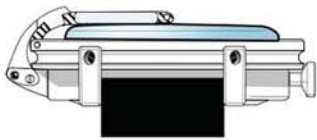

the creation of the same
emotion

up and east... **vostok**
the flight direction of Gagarin was counter
clockwise

© ROLAND ITEN CREATEUR

© ROLAND ITEN CREATEUR