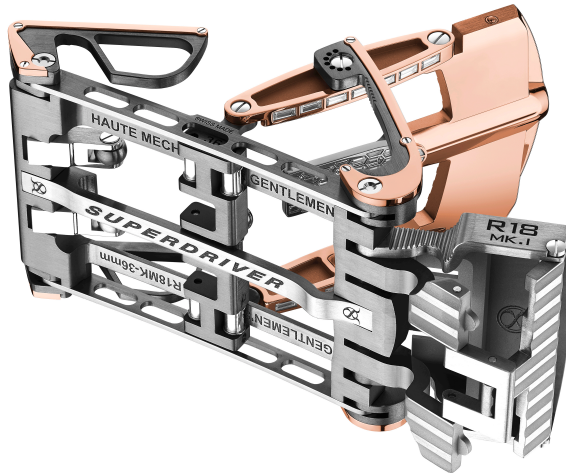

# ROLAND ITEN

HAUTE MECHANIC FOR GENTLEMEN™

THE R18 SUPERDRIVER  
*Inspired by the lines of the Bugatti Chiron*

ROLAND ITEN  
HAUTE HORLOGERIE

THE R18 SUPERDRIVER  
*Inspired by the lines of the Bugatti Chiron*

ROLAND ITEN  
HAUTE MECHANIC  FOR GENTLEMEN™

**THE R18 SUPERDRIVER**  
*Inspired by the lines of the Bugatti Chiron*

ROLAND ITEN  
HAUTE MECHANIC  FOR GENTLEMEN™

**THE R18 SUPERDRIVER**  
*Inspired by the lines of the Bugatti Chiron*

## R18 SUPERDRIVER

*Inspired by the lines of the Bugatti Chiron*