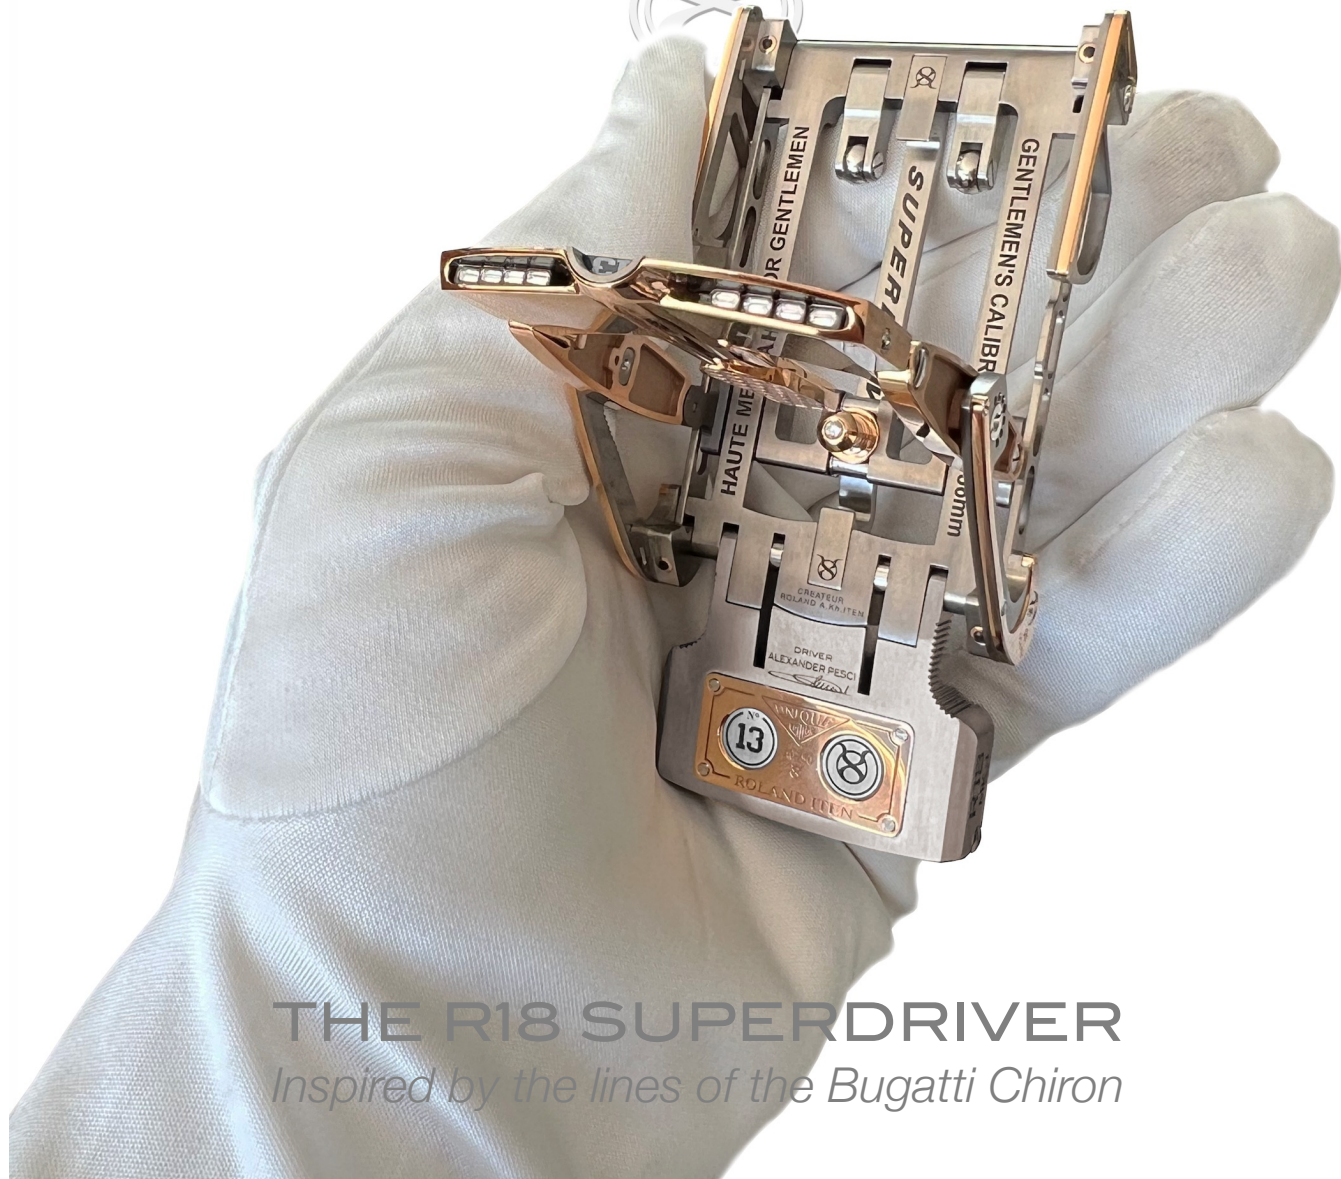

# ROLAND ITEN

HAUTE MECHANIC FOR GENTLEMEN™

THE R18 SUPERDRIVER  
*Inspired by the lines of the Bugatti Chiron*

# ROLAND ITEN

HAUTE MECHANIC FOR GENTLEMEN™

THE R18 SUPERDRIVER  
*Inspired by the lines of the Bugatti Chiron*

ROLAND ITEN  
HAUTE HORLOGERIE

THE R18 SUPERDRIVER  
*Inspired by the lines of the Bugatti Chiron*

ROLAND ITEN  
HAUTE MECHANIC  FOR GENTLEMEN™

**THE R18 SUPERDRIVER**  
*Inspired by the lines of the Bugatti Chiron*

ROLAND ITEN  
HAUTE MECHANIC  FOR GENTLEMEN™

**THE R18 SUPERDRIVER**  
*Inspired by the lines of the Bugatti Chiron*

## R18 SUPERDRIVER

*Inspired by the lines of the Bugatti Chiron*