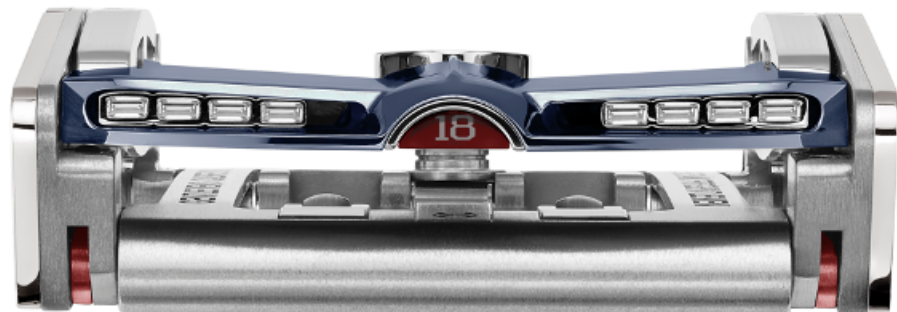

## R18 SUPERDRIVER

*Inspired by the lines of the Bugatti Chiron*

R18 CHIRON INSPIRED SOLID GREY or RED GOLD  
WITH 9 BAGUETTE DIAMONDS / 1 ROUND  
DIAMONDS (10 TOTAL)

R18-CH-10 -G / R18-CH-10 -R

R18 SUPERDRIVER  
*Inspired by the lines of the Bugatti Chiron*