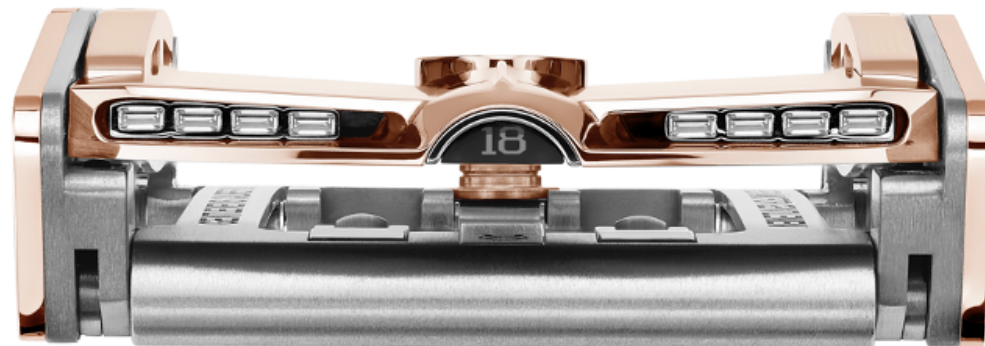

# ROLAND ITEN

HAUTE MECHANIC FOR GENTLEMEN™

THE R18 SUPERDRIVER  
*Inspired by the lines of the Bugatti Chiron*

# ROLAND ITEN

HAUTE MECHANIC FOR GENTLEMEN™

THE R18 SUPERDRIVER  
*Inspired by the lines of the Bugatti Chiron*

ROLAND ITEN  
HAUTE HORLOGERIE

THE R18 SUPERDRIVER  
*Inspired by the lines of the Bugatti Chiron*

ROLAND ITEN  
HAUTE MECHANIC  FOR GENTLEMEN™

**THE R18 SUPERDRIVER**  
*Inspired by the lines of the Bugatti Chiron*

ROLAND ITEN  
HAUTE MECHANIC  FOR GENTLEMEN™

**THE R18 SUPERDRIVER**  
*Inspired by the lines of the Bugatti Chiron*

## R18 SUPERDRIVER

*Inspired by the lines of the Bugatti Chiron*