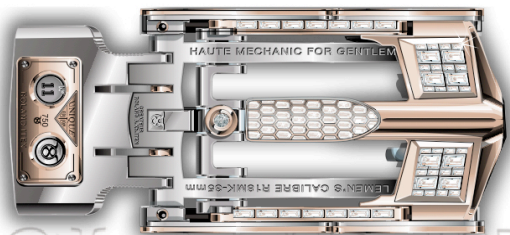

R18 SUPERDRIVER

Inspired by the lines of the Bugatti Chiron

DERIVATIONS: FULL PAVE

R18 CHIRON INSPIRED SOLID GREY or RED GOLD
WITH 64 BAGUETTE DIAMONDS/ 56 HEXAGON / 1
ROUND DIAMONDS (121 TOTAL)

R18-CH-121-G / R18-CH-121-R