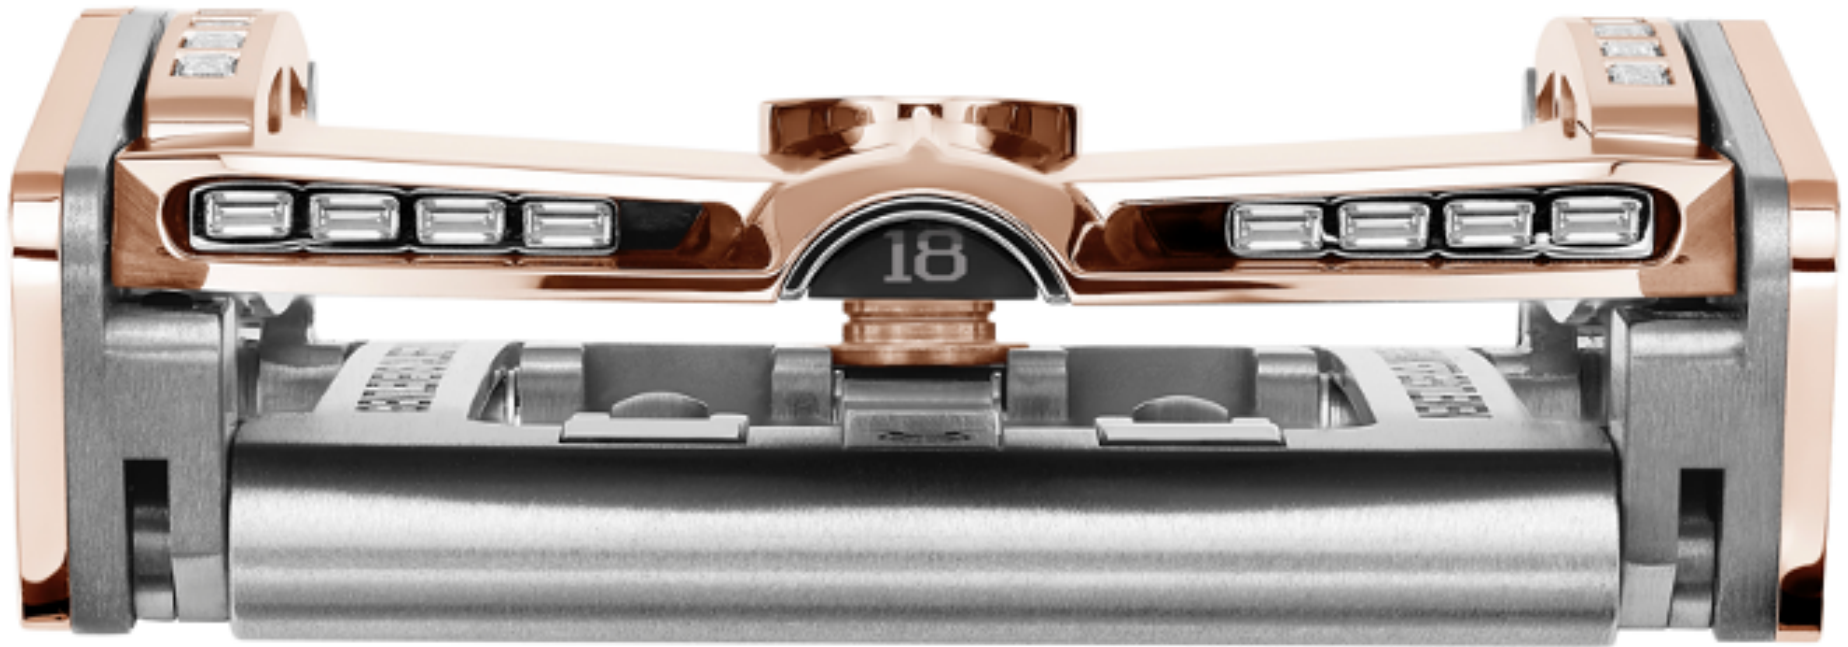

# INTRODUCING THE R18 SUPERDRIVER

*Inspired by the lines of the Bugatti Chiron*

*Exclusive offer for Roland Iten Authorised Retailers*

# ROLAND ITEN

HAUTE MECHANIC FOR GENTLEMEN™

THE R18 SUPERDRIVER  
*Inspired by the lines of the Bugatti Chiron*

# ROLAND ITEN

HAUTE MECHANIC FOR GENTLEMEN™

THE R18 SUPERDRIVER  
*Inspired by the lines of the Bugatti Chiron*

ROLAND ITEN  
HAUTE HORLOGERIE

THE R18 SUPERDRIVER  
*Inspired by the lines of the Bugatti Chiron*

## R18 SUPERDRIVER

*A limited edition series inspired by the lines of  
the Bugatti Chiron*